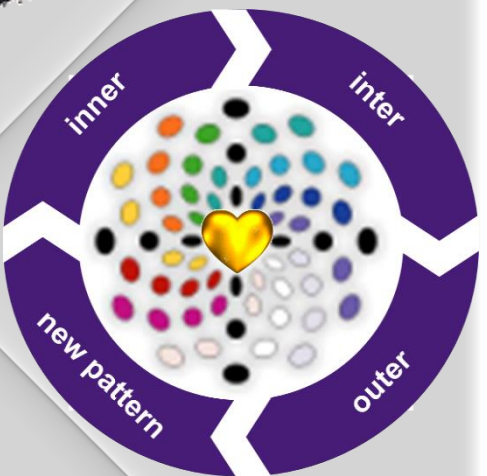

Make a Lotus Flower  
for your Spirit Program

Print Slides 2&3, double  
sided, cut-out, and fold

Leade  
Busi  
Coura  
Compas  
Authentic  
**Prog**  
**SPI**

**RIT**  
**gram**  
, Mindful,  
sionate,  
geous  
ness  
ership

Outer work

brings Results

Inter work

brings Trust

### Shifting to a New Pattern Social profit & Financial profit

Integrating IQ, EQ and SQ to change the World in im/measurable ways

Inner work

brings Peacefulness