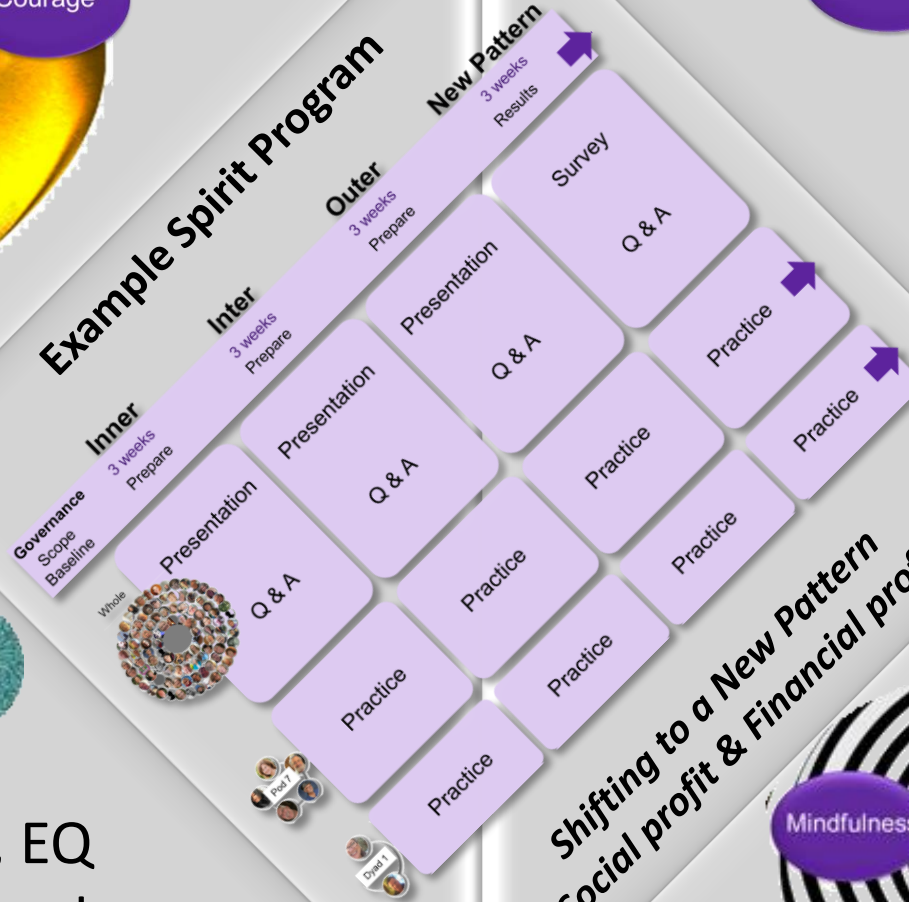

Make a Lotus Flower  
for your Spirit Program

Print Slides 2&3, double  
sided, cut-out, and fold

Leade  
Busi  
Coura  
Compas  
Authentic  
**Prog**  
**SPI**

**RIT**  
**gram**  
, Mindful,  
sionate,  
geous  
ness  
ership

Outer work

brings Results

Inter work

brings Trust

### Example Spirit Program